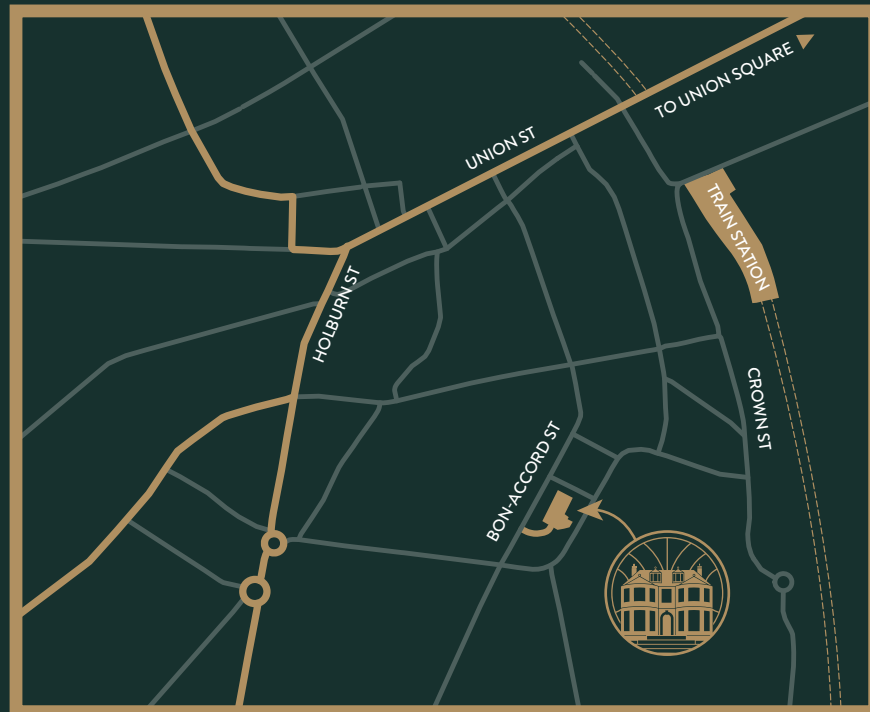

FINDING US

169 BON-ACCORD STREET ABERDEEN AB11 6UA

FERRYHILL
HOUSE HOTEL

FOR ENQUIRIES, PLEASE CALL US ON 01224 590 867
OR EMAIL INFO@FERRYHILLHOUSEHOTEL.CO.UK

WWW.FERRYHILLHOUSEHOTEL.CO.UK

FUNERAL TEAS

WWW.FERRYHILLHOUSEHOTEL.CO.UK